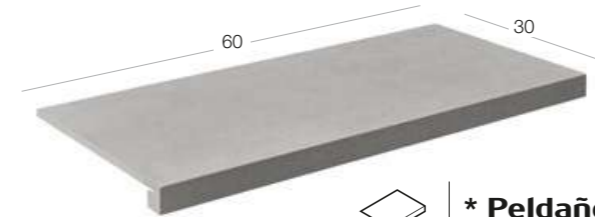

We also keep your security in mind by creating steps with slip resistant properties in two formats, flat and indented.

Discover the design options that you can choose from as a complement to your floor tile.

Rodapié medio / Medium skirting

8x60 / 3"x24" 9,5x60 / 4"x24"

Rodapié largo / Long Skirting

9,5x120 / 4"x48" 9,5x90 / 4"x36"
9,5x80 / 4"x32"

*** Peldaño liso / Grooveless step**

30x120 / 12"x48" 30x90 / 12"x36"
30x60 / 12"x24"