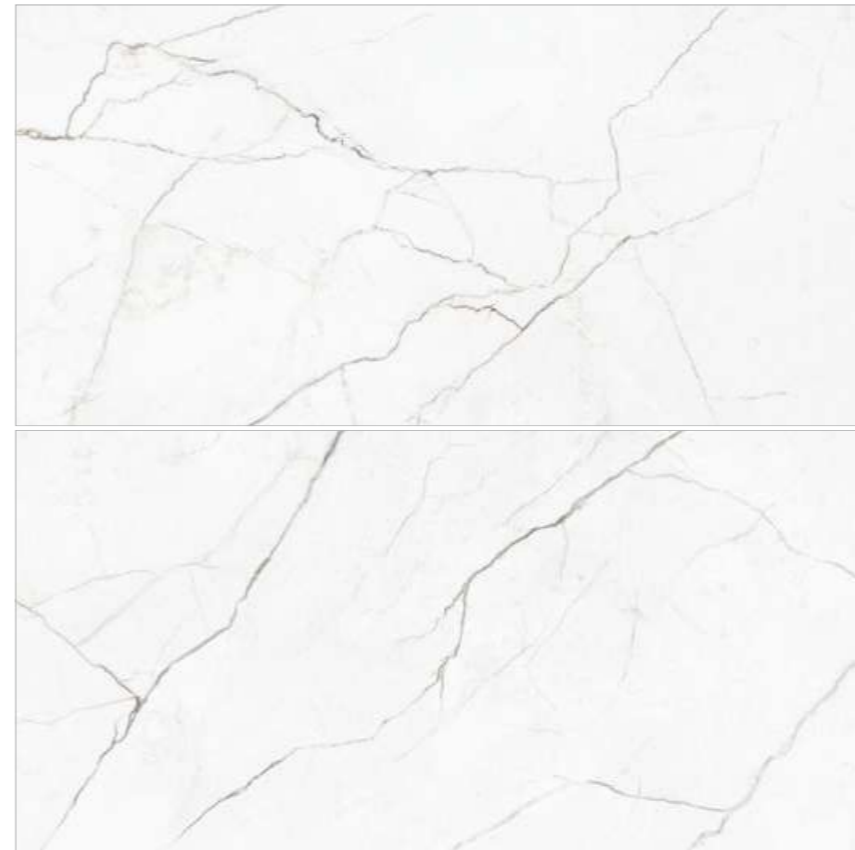

Marble Lincoln

Porcelánico / Porcelain Tile

MARBLES

Blanco

60x120 R / 24"x48" R
F920A54011 / M2070
G4 **C1** **R9**

30x60 R / 12"x24" R
F920A57011
M1120 / M1130
G4 **C1** **R9**

90x90 R / 36"x36" R
F920ANF011
M2090 / M2065
G4 **C1** **R9**

9,5x90 / 4"x36"
F92E0A0011 / P1470
9,5x120 / 4"x48"
F92E0GB011 / P1470

Peldaño / Step
30x120 / 12"x48"
F92E0GZ011 / P1685