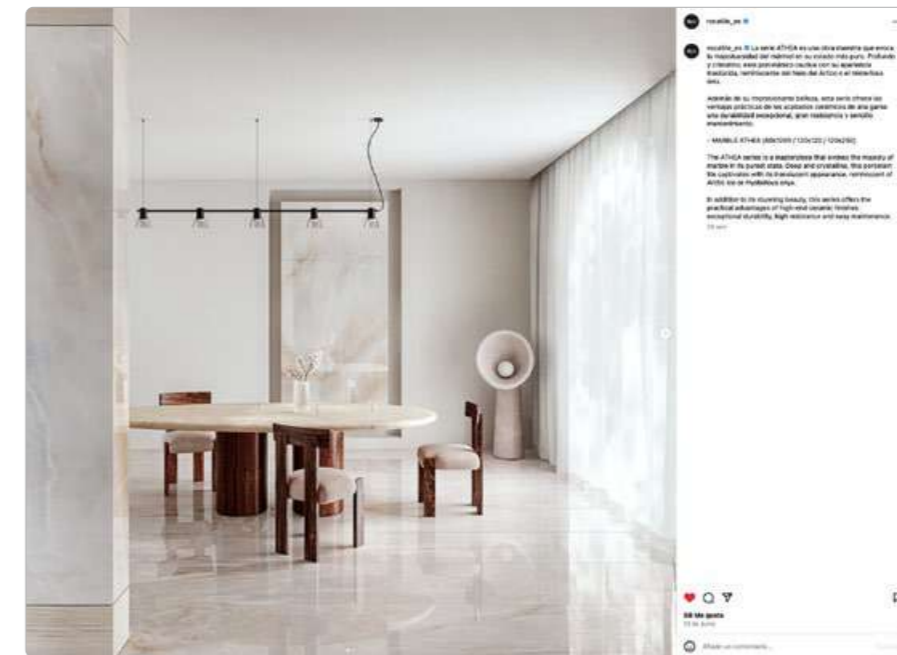

#RocaTileLovers

Nuestras redes al servicio de tu creatividad
Our networks at the service of your creativity

La comunidad de Roca Tiles no deja de crecer, gracias a vuestro apoyo, desde que activamos nuestros perfiles sociales. Los likes, menciones y comentarios que compartís con nosotros nos ayudan a mejorar cada día y a seguir trabajando en los mejores productos cerámicos.

Somos incondicionales de vuestros pasos y nos alegra recibir día a día imágenes o vídeos de los materiales que habéis escogido para vuestros proyectos de decoración o instalaciones, en los que habéis elegido alguna de las colecciones de Roca Tiles para revestir paredes o suelos. Cada vez que nos compartís estas imágenes podemos mostrar proyectos reales de gente real.

Gracias por hacer crecer la comunidad de #RocaTileLovers. Súmate a nuestras redes, descubre tendencias, nuevos materiales y proyectos y sigue mostrando tu creatividad en @RocaTile_es.

The Roca Tiles community has not stopped growing, thanks to your support, since we activated our social profiles. The likes, mentions and comments that you share with us help us to improve every day and to continue working on the best ceramic products.

We are unconditional fans of your steps and we are happy to receive daily images or videos of the materials that you have chosen for your decoration projects or installations, in which you have chosen one of the Roca Tiles collections to all or floor coverings. Every time you share these images with us, we can show real projects by real people.

Thank you for growing the #RocaTileLovers community. Join our networks, discover trends, new materials and projects and keep showing your creativity in @RocaTile_es.