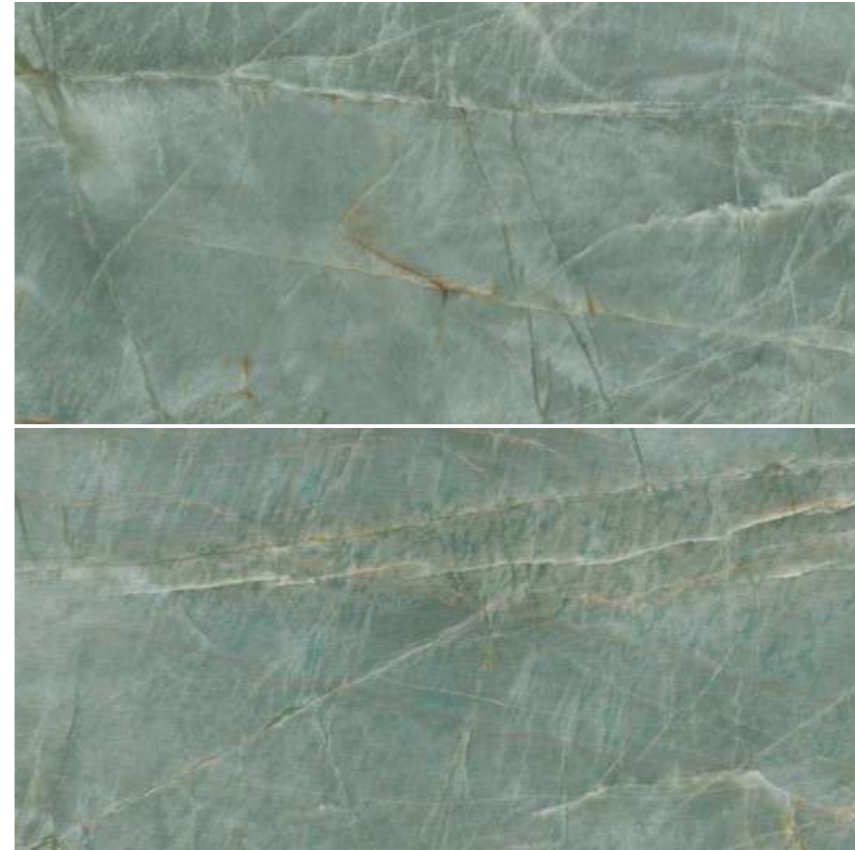

Marble Topazio

Porcelánico Pulido / Polished Porcelain

MARBLES

7 mm | | **60x120 R**
24"x48" R

Verde

60x120 R / 24"x48" R
FG67E54211
M2110 / M2211
G3

Marble Topazio

disponible en formatos: / available in sizes:

120x250 R | 50
48"x100" R

Pul. 60x120 R / 24"x48" R

2 Pzs. 23 Kg. 1,440 m²	45 Box 1,070 Kg. 64,800 m²