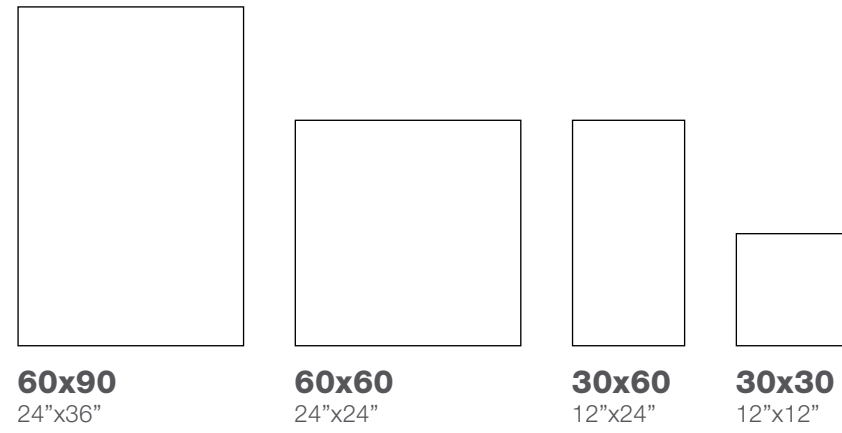

HERITAGE

GRES PORCELLANATO RETTIFICATO COLORATO IN MASSA
RECTIFIED COLOURED BODY PORCELAIN STONEWARE

60x90
24"x36"

60x60
24"x24"

30x60
12"x24"

30x30
12"x12"

SCHEMI DI POSA LAYING SKETCH

60x90 24"x36"	60x60 24"x24"	30x60 12"x24"	60x90 24"x36"	60x60 24"x24"	30x60 12"x24"
60%	20%	20%	43%	27%	30%