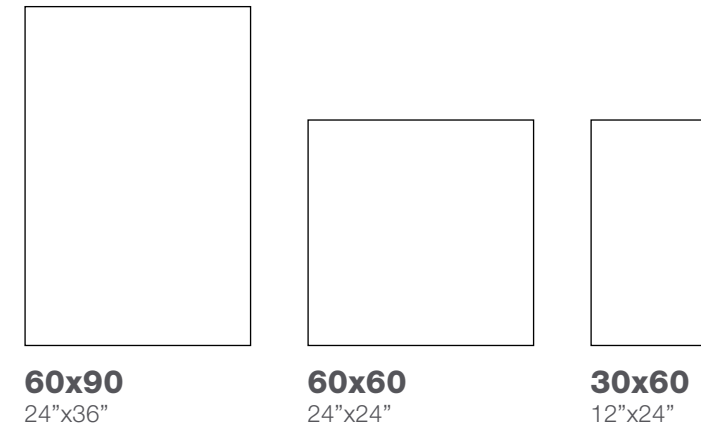

60x90 24"x36"
60x60 24"x24"
30x60 12"x24"

SCHEMI DI POSA LAYING SKETCH

60x90 24"x36"	60x60 24"x24"	30x60 12"x24"
60%	20%	20%

60x90 24"x36"	60x60 24"x24"	30x60 12"x24"
43%	27%	30%

60x90 24"x36"	60x60 24"x24"	30x60 12"x24"
43%	27%	30%