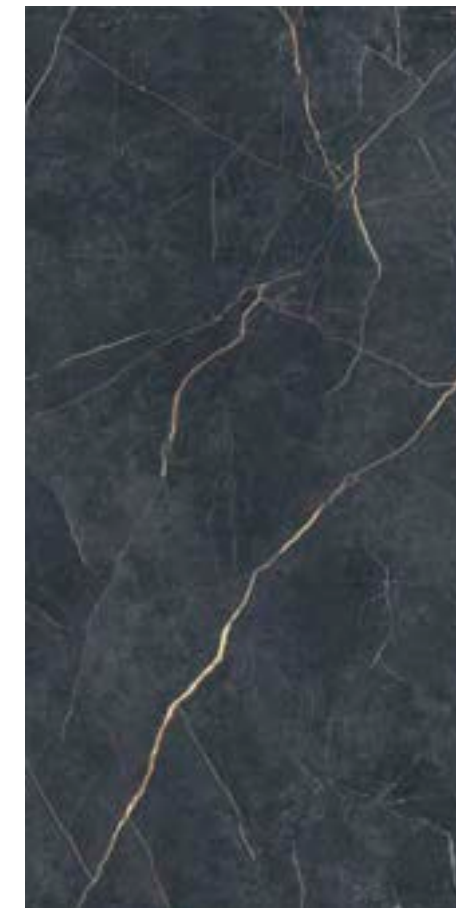

BATTISCOPA

SKIRTING

6,5x120
3"x48"

7,3x60
3"x24"

INVISIBLE GOLD

VENDOME PEARL

MARQUINIA

LAURENT