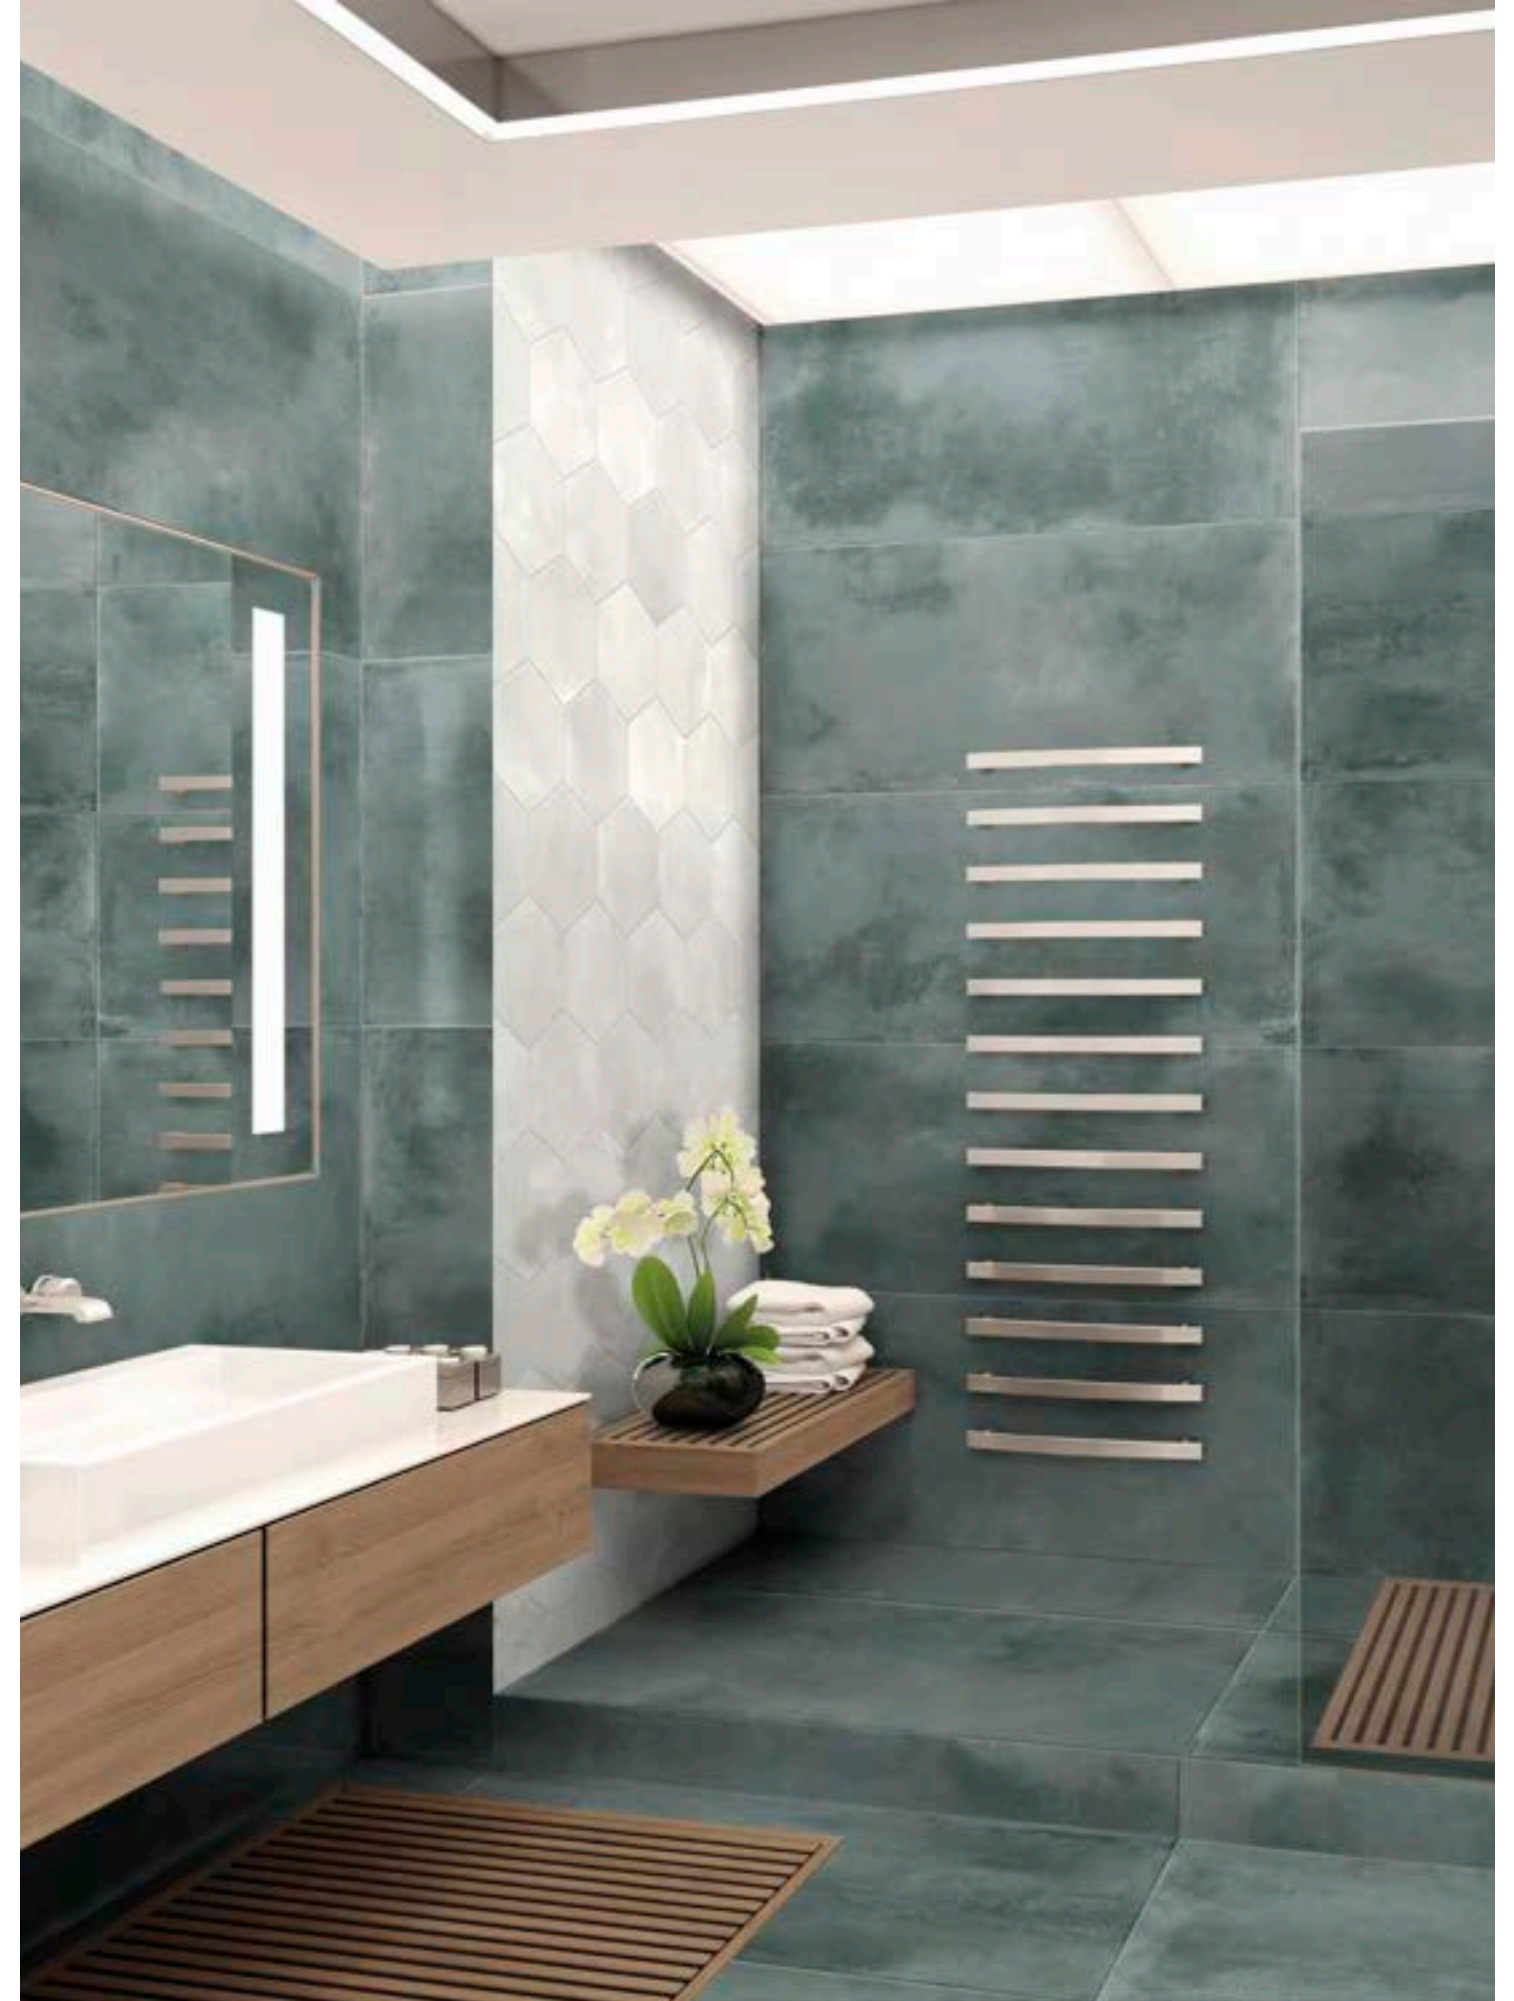

INDUSTRIAL

WALL INDUSTRIAL | Esagona - Hexagon BLUE | BLUE 60x120 - 24"x48"

WALL INDUSTRIAL | Esagona - Hexagon MULTICOLOR

WALL INDUSTRIAL | GREEN 60x120 - 24"x48" | Esagona - Hexagon WHITE

FLOOR INDUSTRIAL | GREEN 60x120 - 24"x48"