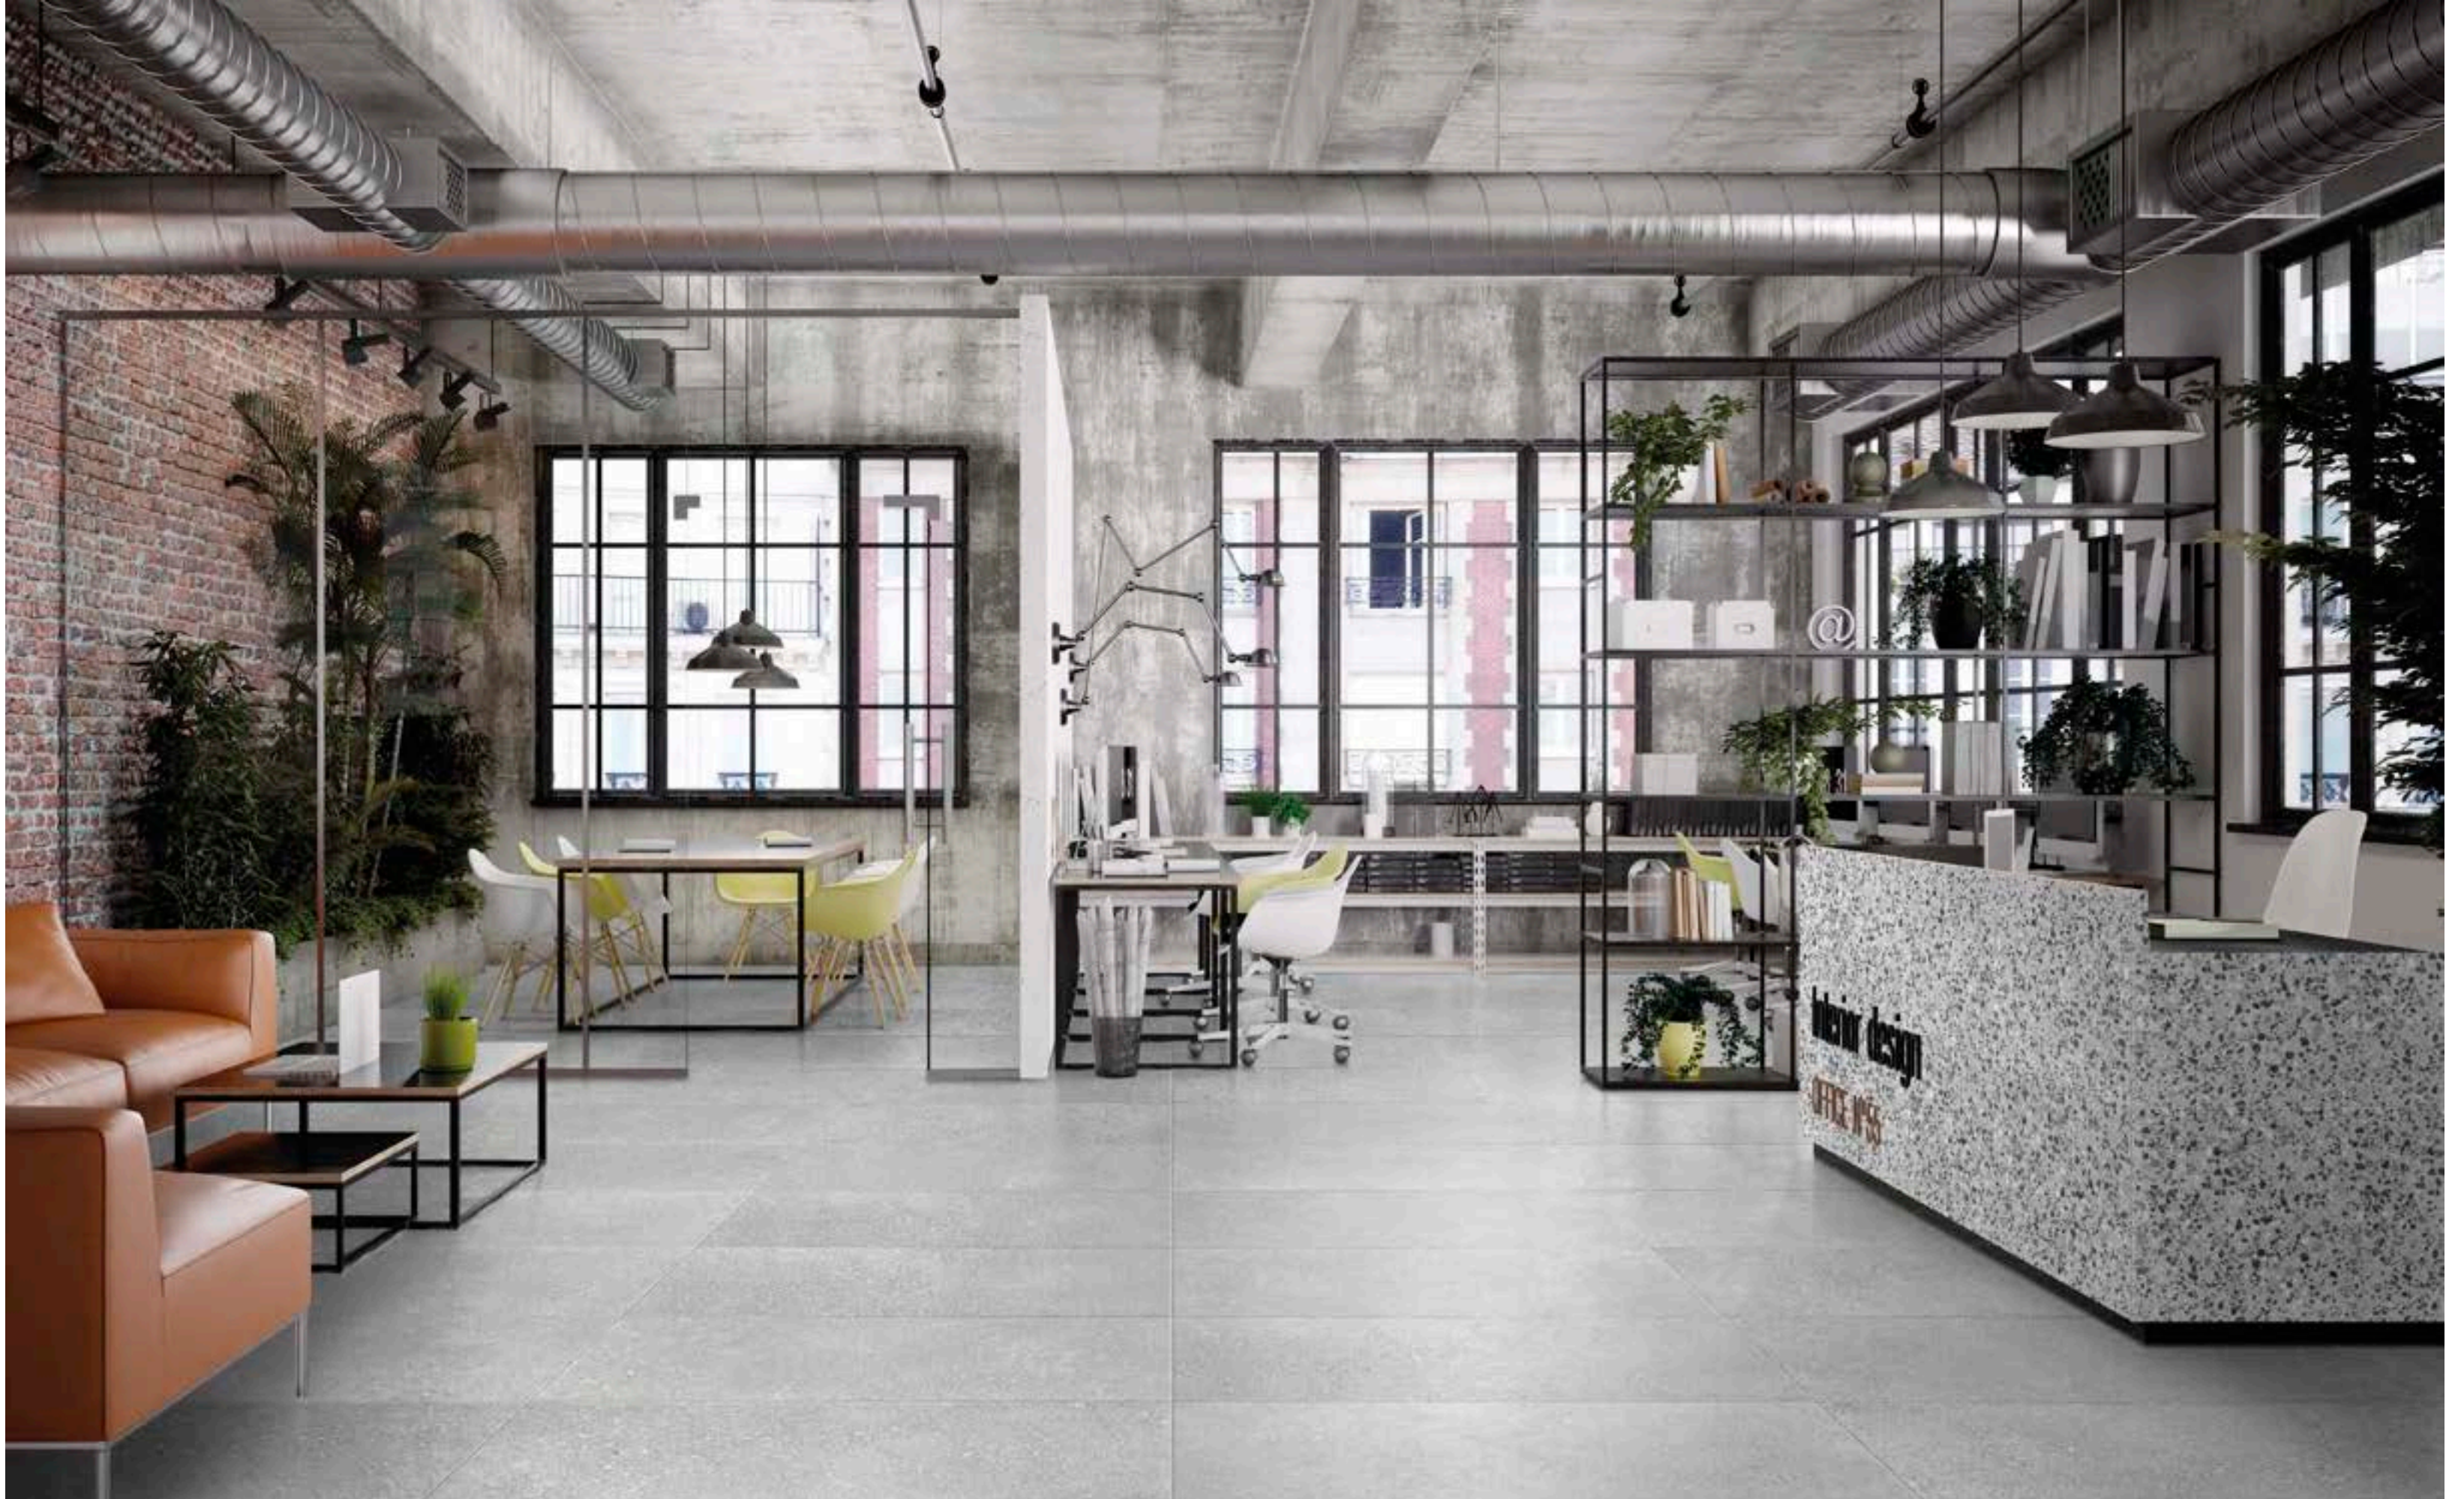

RECYCLE

COUNTER **RECYCLE** | TERRAZZO DARK 60x120 - 24"x48"

FLOOR **RECYCLE** | GRIT 60x120 - 24"x48"