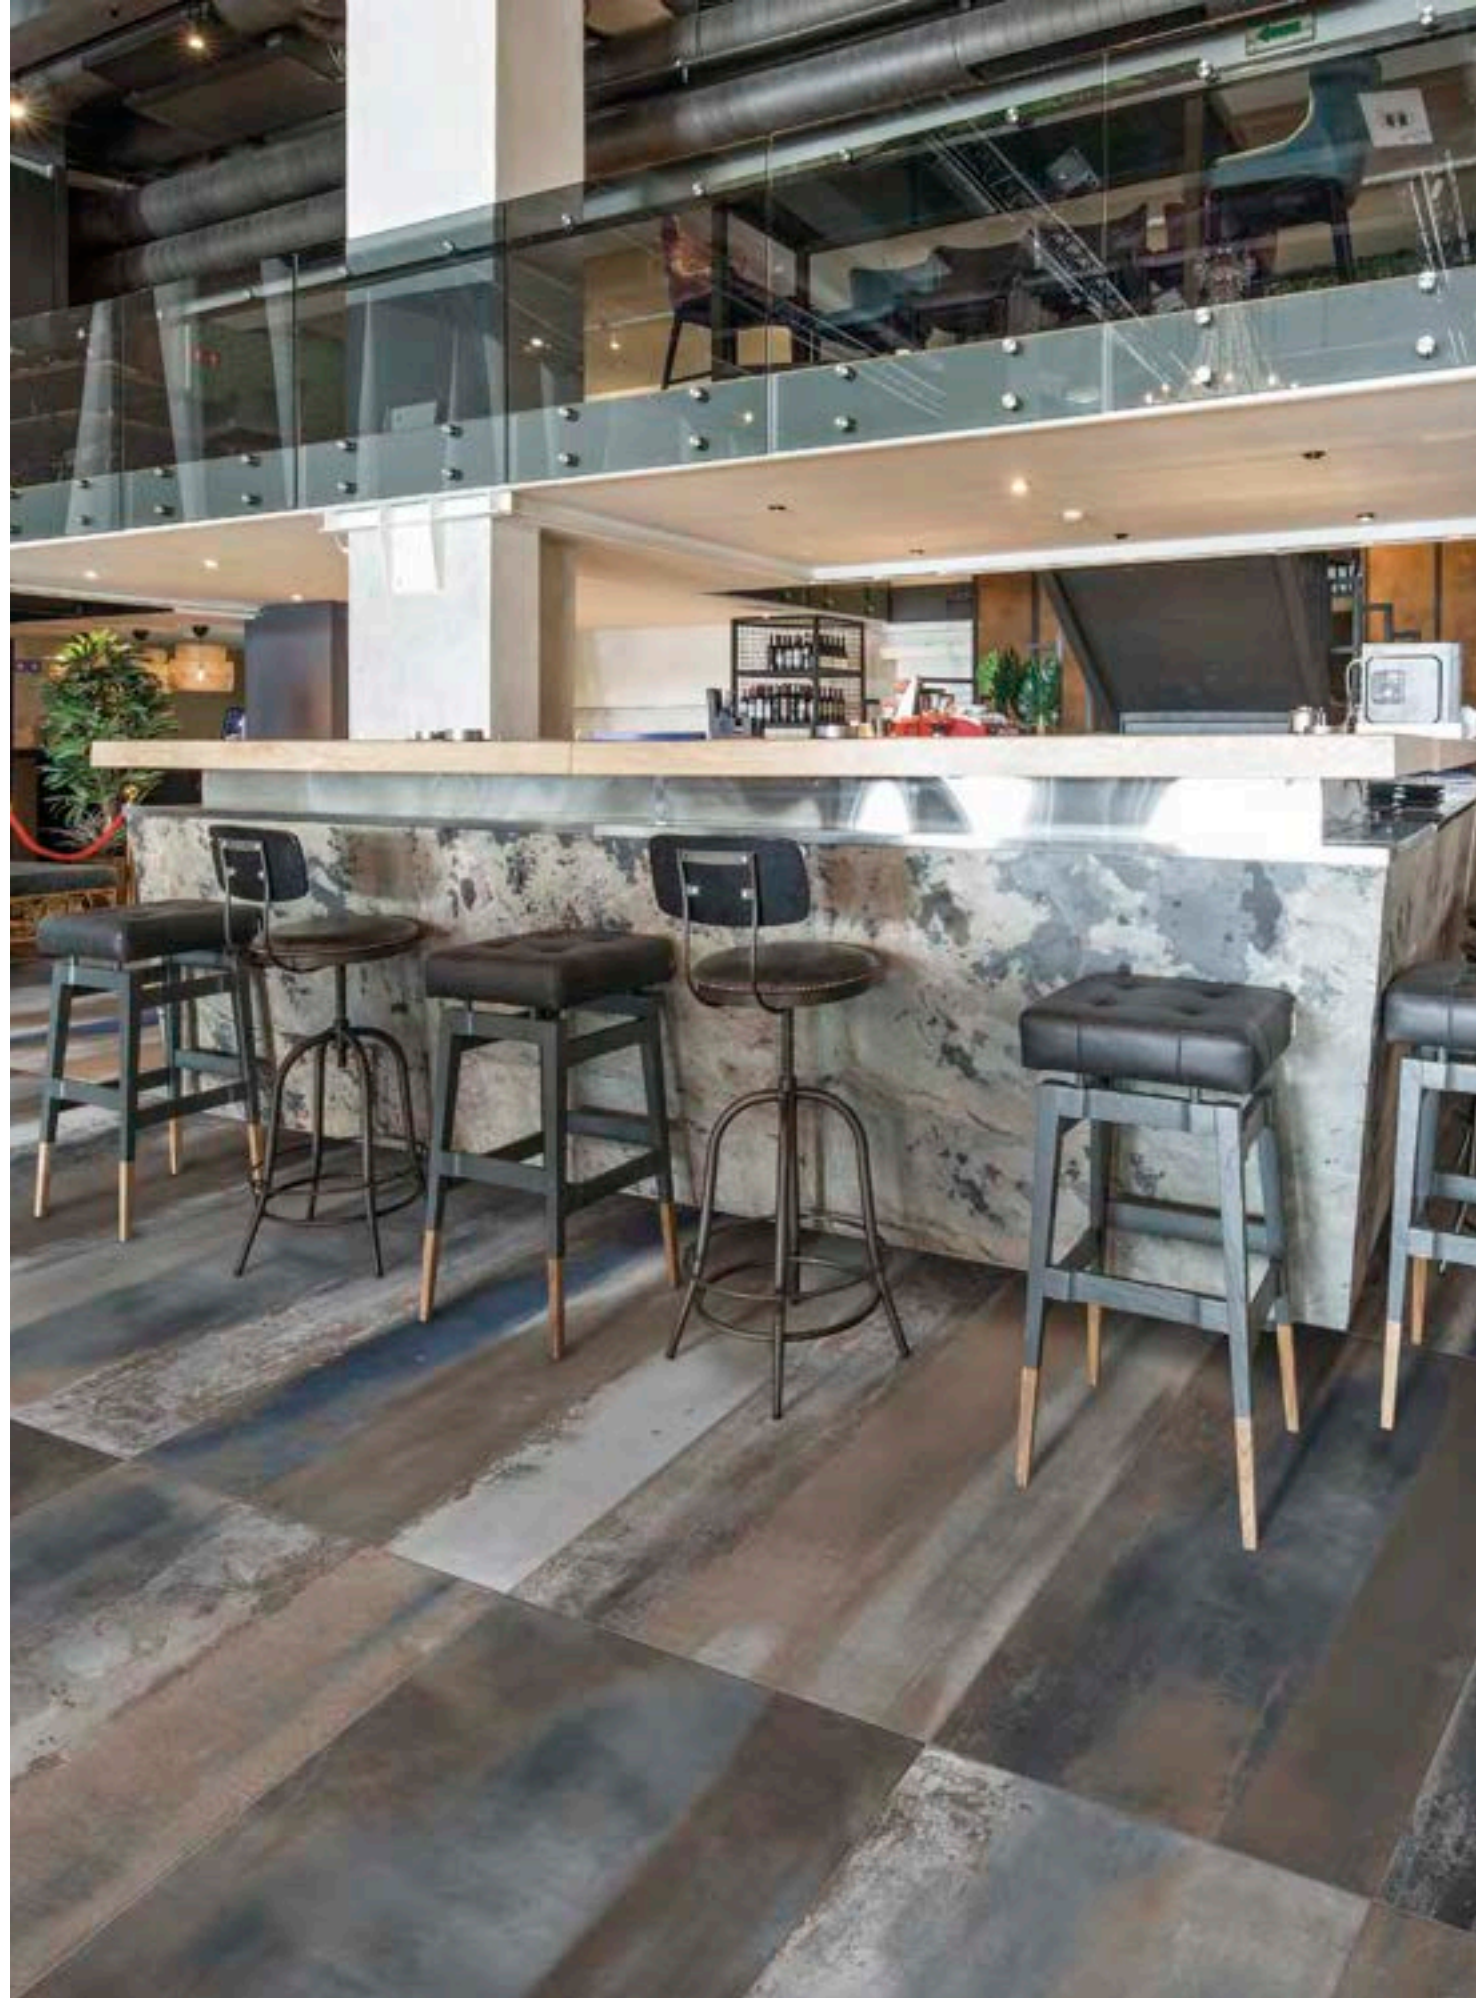

FLOOR INDUSTRIAL | SILVER 60x120 - 24"x48"

INDUSTRIAL

FLOOR INDUSTRIAL | MULTICOLOR 60x120 - 24"x48"

WALL INDUSTRIAL | BLUE 30x60 - 12"x24"

WALL INDUSTRIAL | BLUE 60x120 - 24"x48"

FLOOR INDUSTRIAL | WHITE 60x120 - 24"x48"