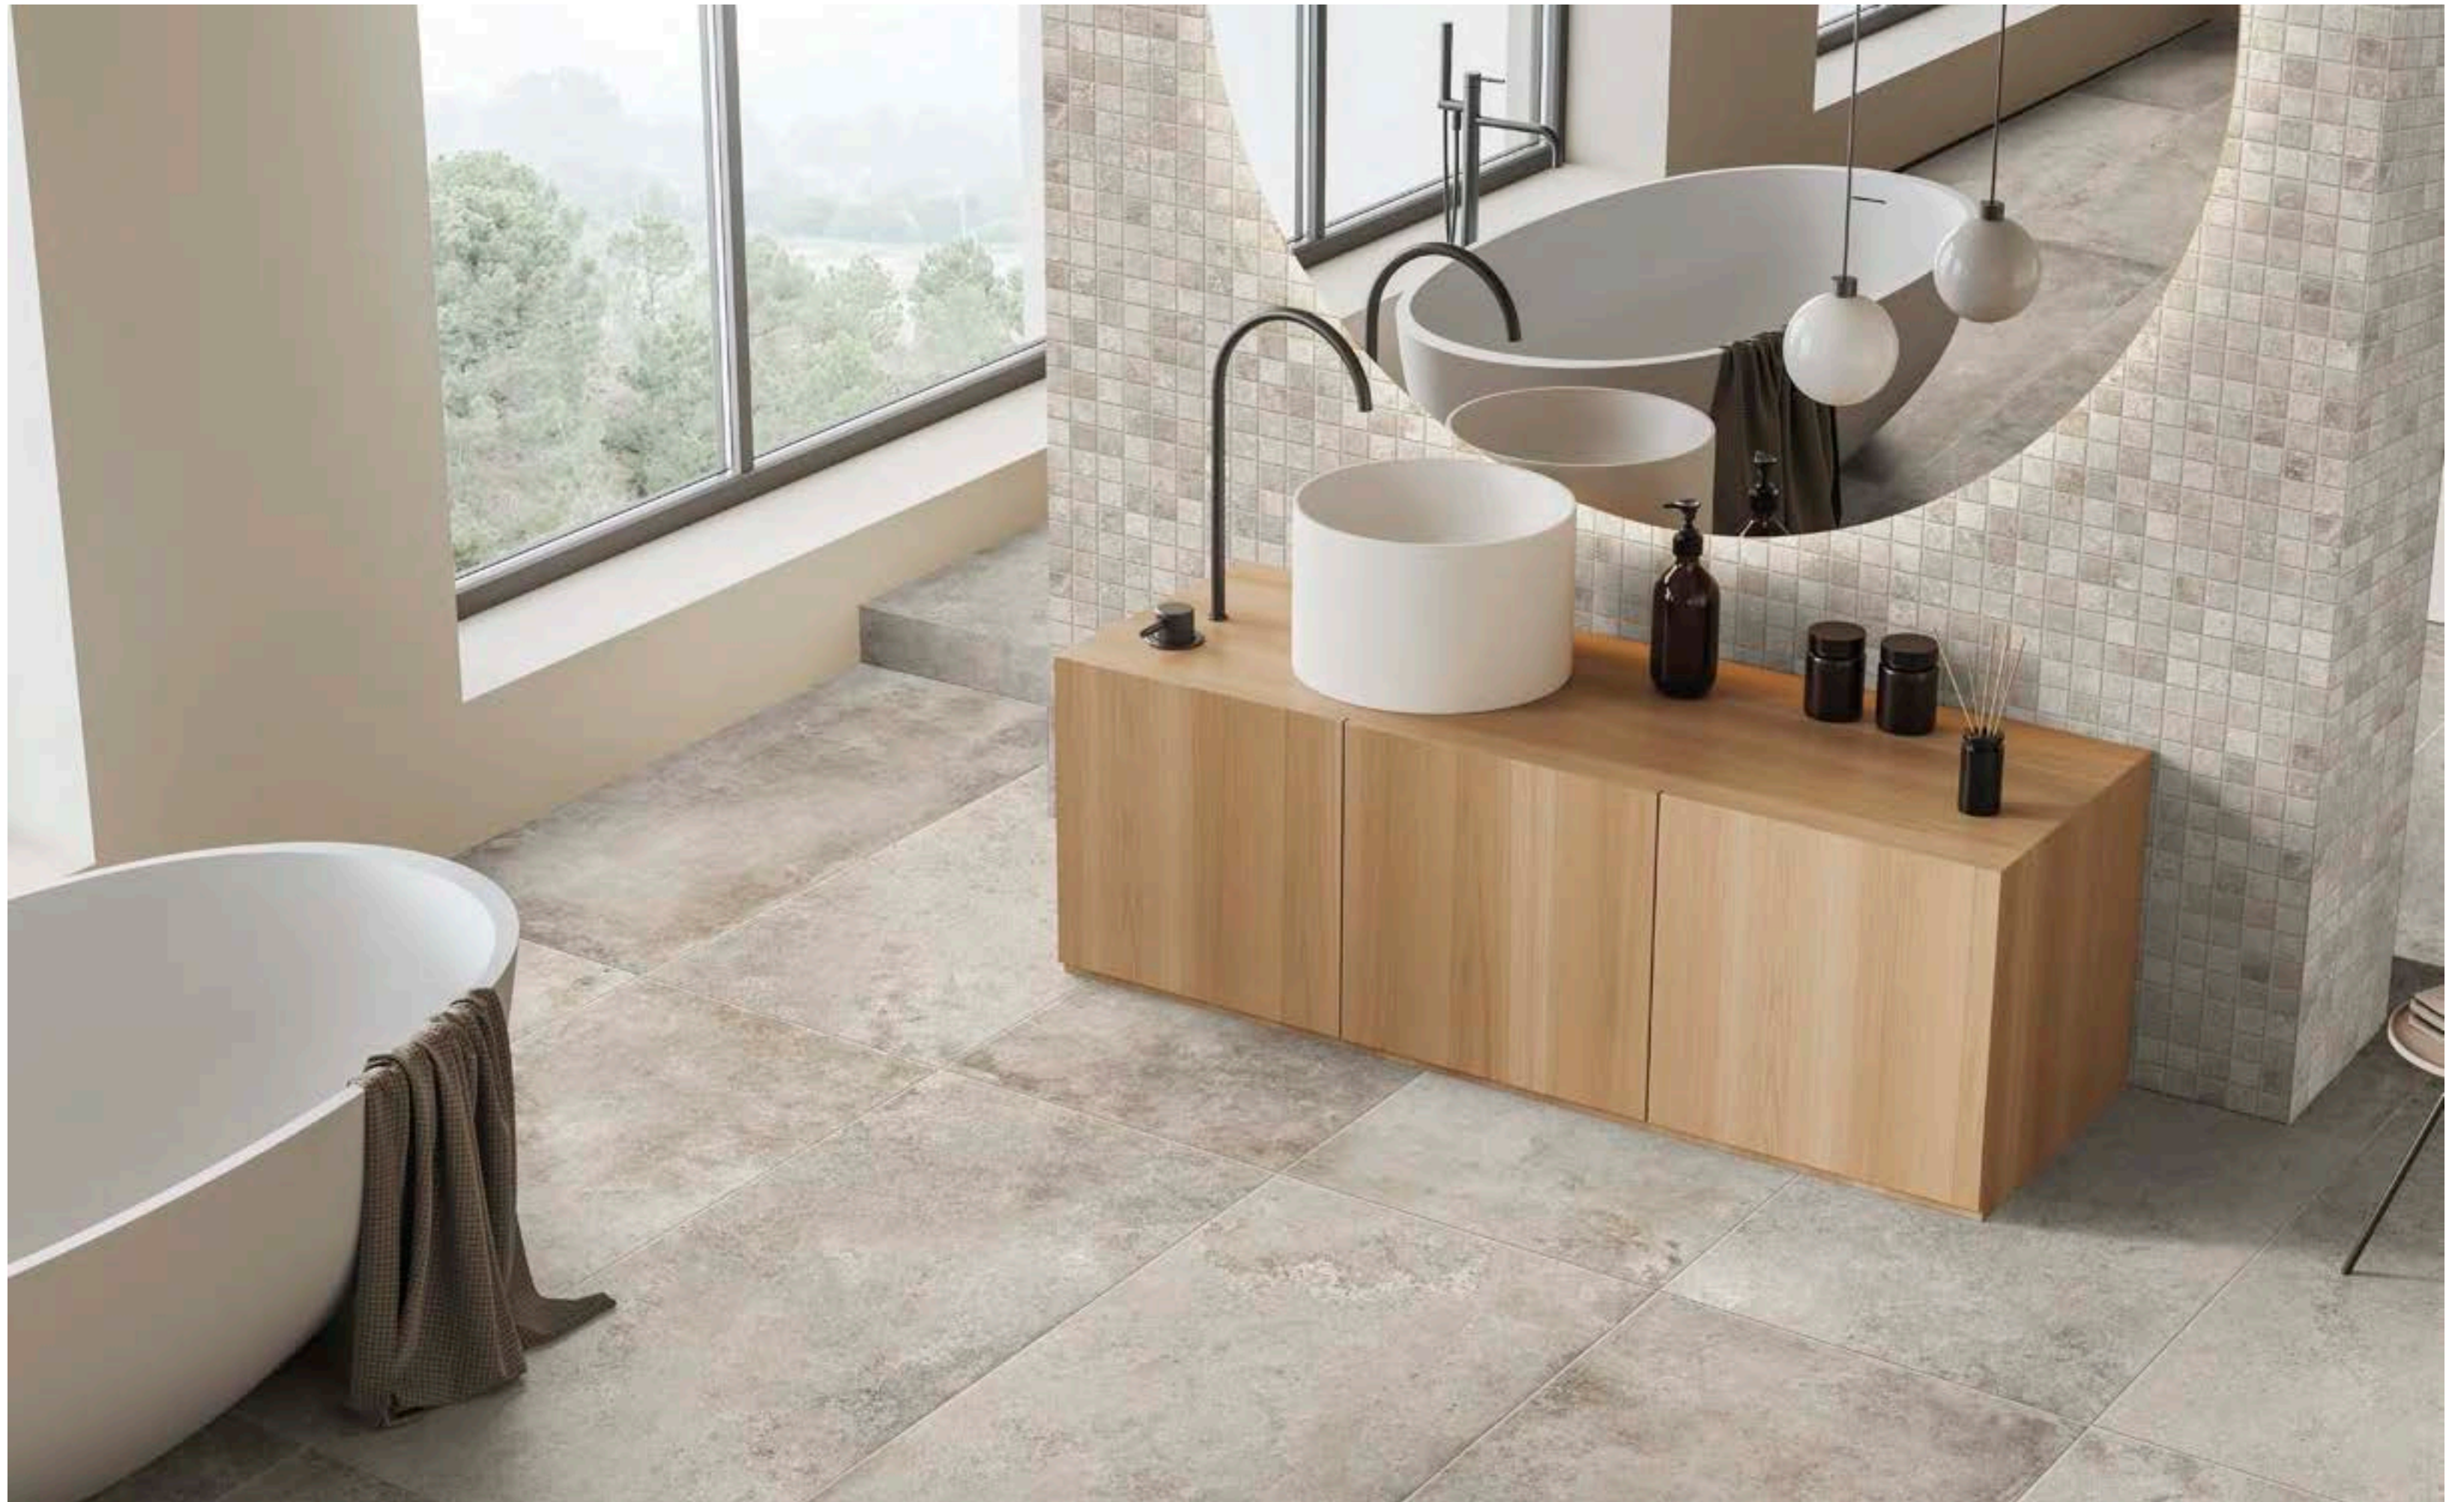

SALENTO

WALL **SALENTO** | SAND Mosaico 30x30 - Mosaic 12"x12"

FLOOR **SALENTO** | SAND 60x120 - 24"x48"