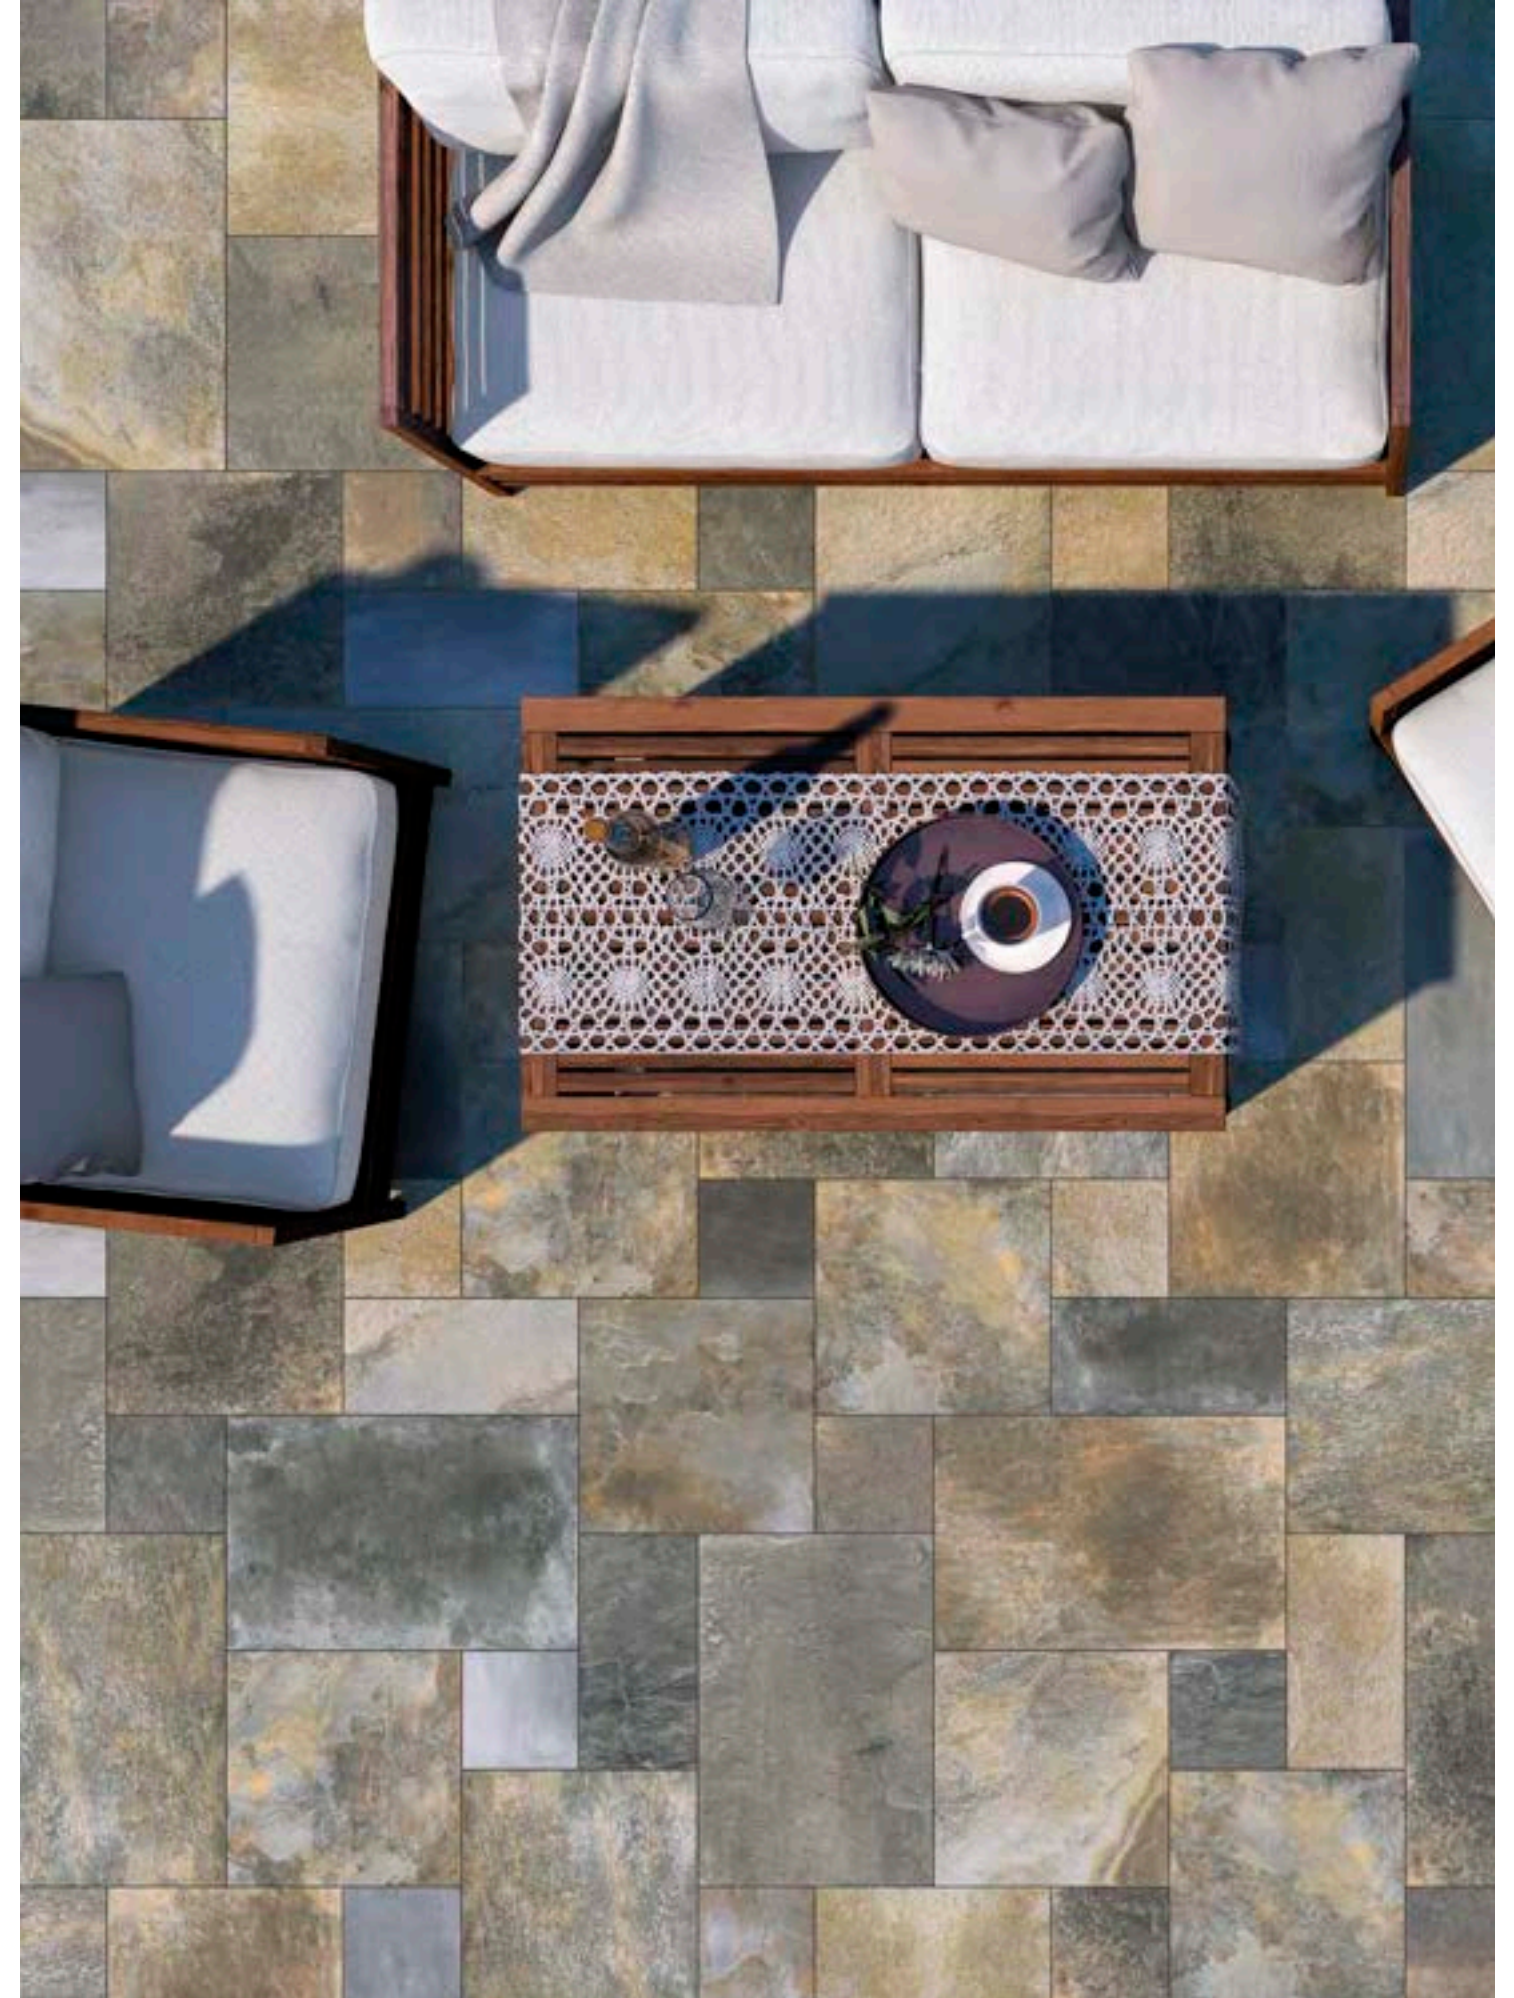

FLOOR **HARD ROCK** | MOUNTAIN Posa multiformato - Multiformat Laying **R11**