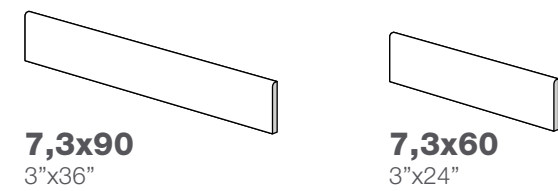

BATTISCOPA SKIRTING

7,3x90 3"x36"
7,3x60 3"x24"