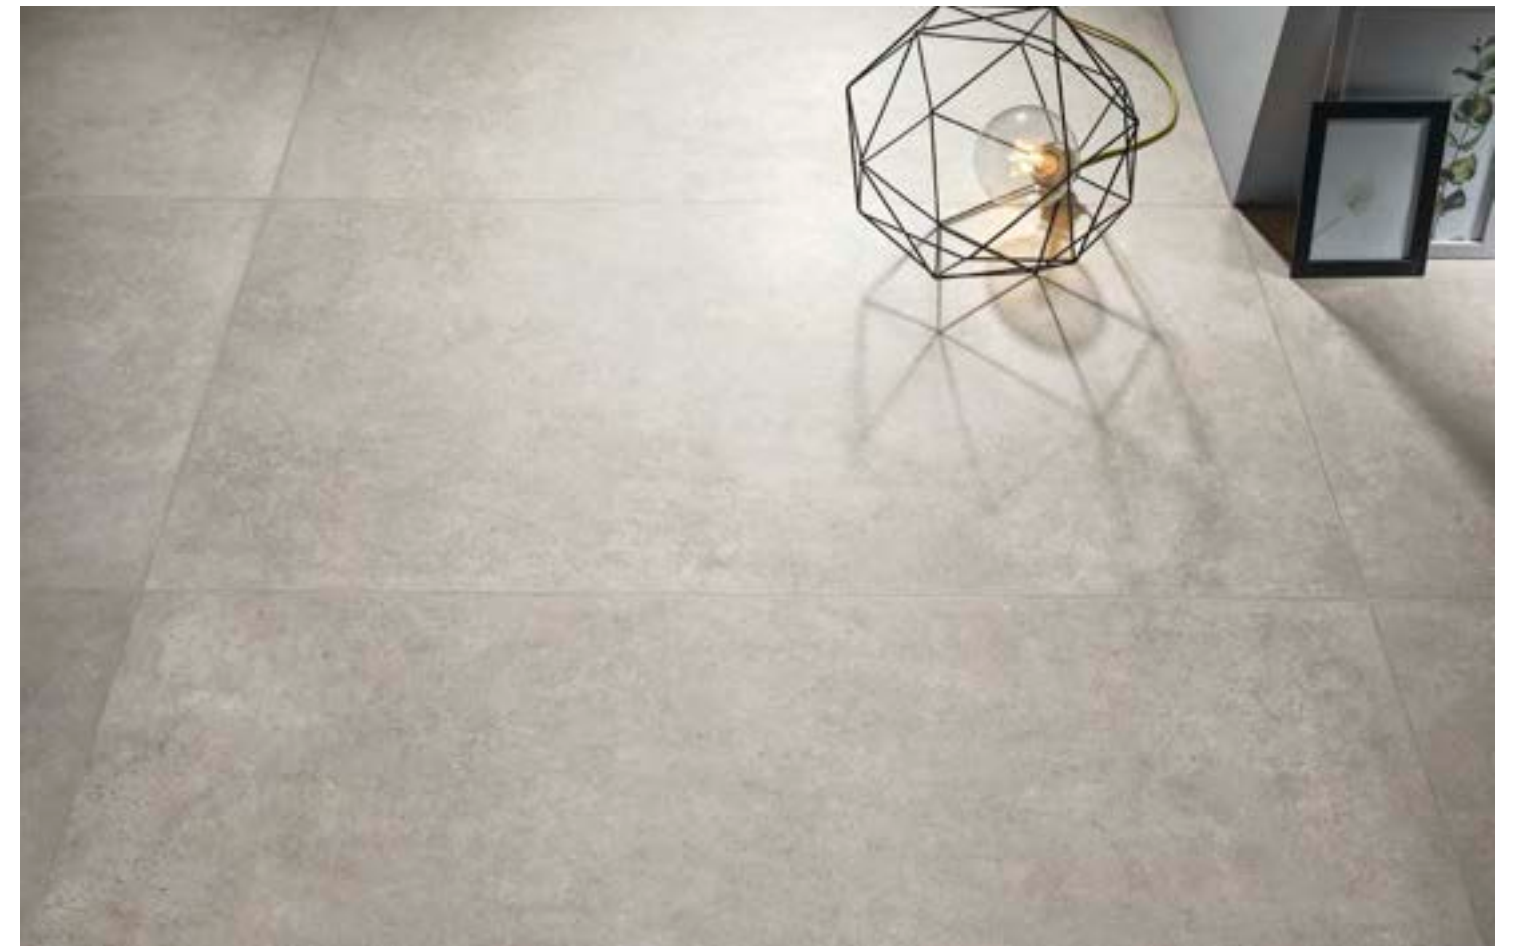

FLAKES

FLOOR FLAKES | WHITE 120x120 - 48"x48"

FLOOR FLAKES | SAND 60x120 - 24"x48"

FLOOR FLAKES | GREIGE 60x120 - 24"x48"

FLAKES

WALL **FLAKES** | GREIGE 60x120 - 24"x48"

FLOOR **FLAKES** | GREIGE 60x120 - 24"x48"