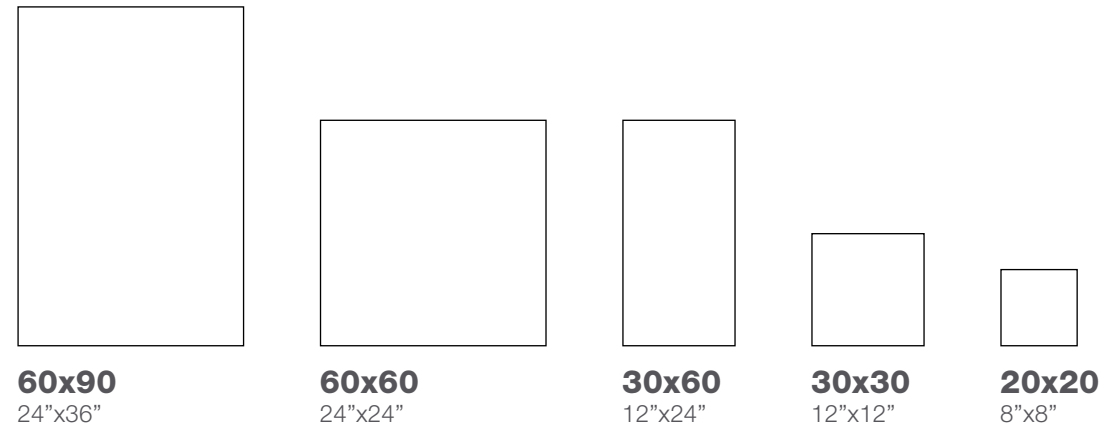

HARD ROCK

GRES PORCELLANATO RETTIFICATO COLORATO IN MASSA
RECTIFIED COLOURED BODY PORCELAIN STONEWARE

GLACIER

DESERT
MOUNTAIN
SEA