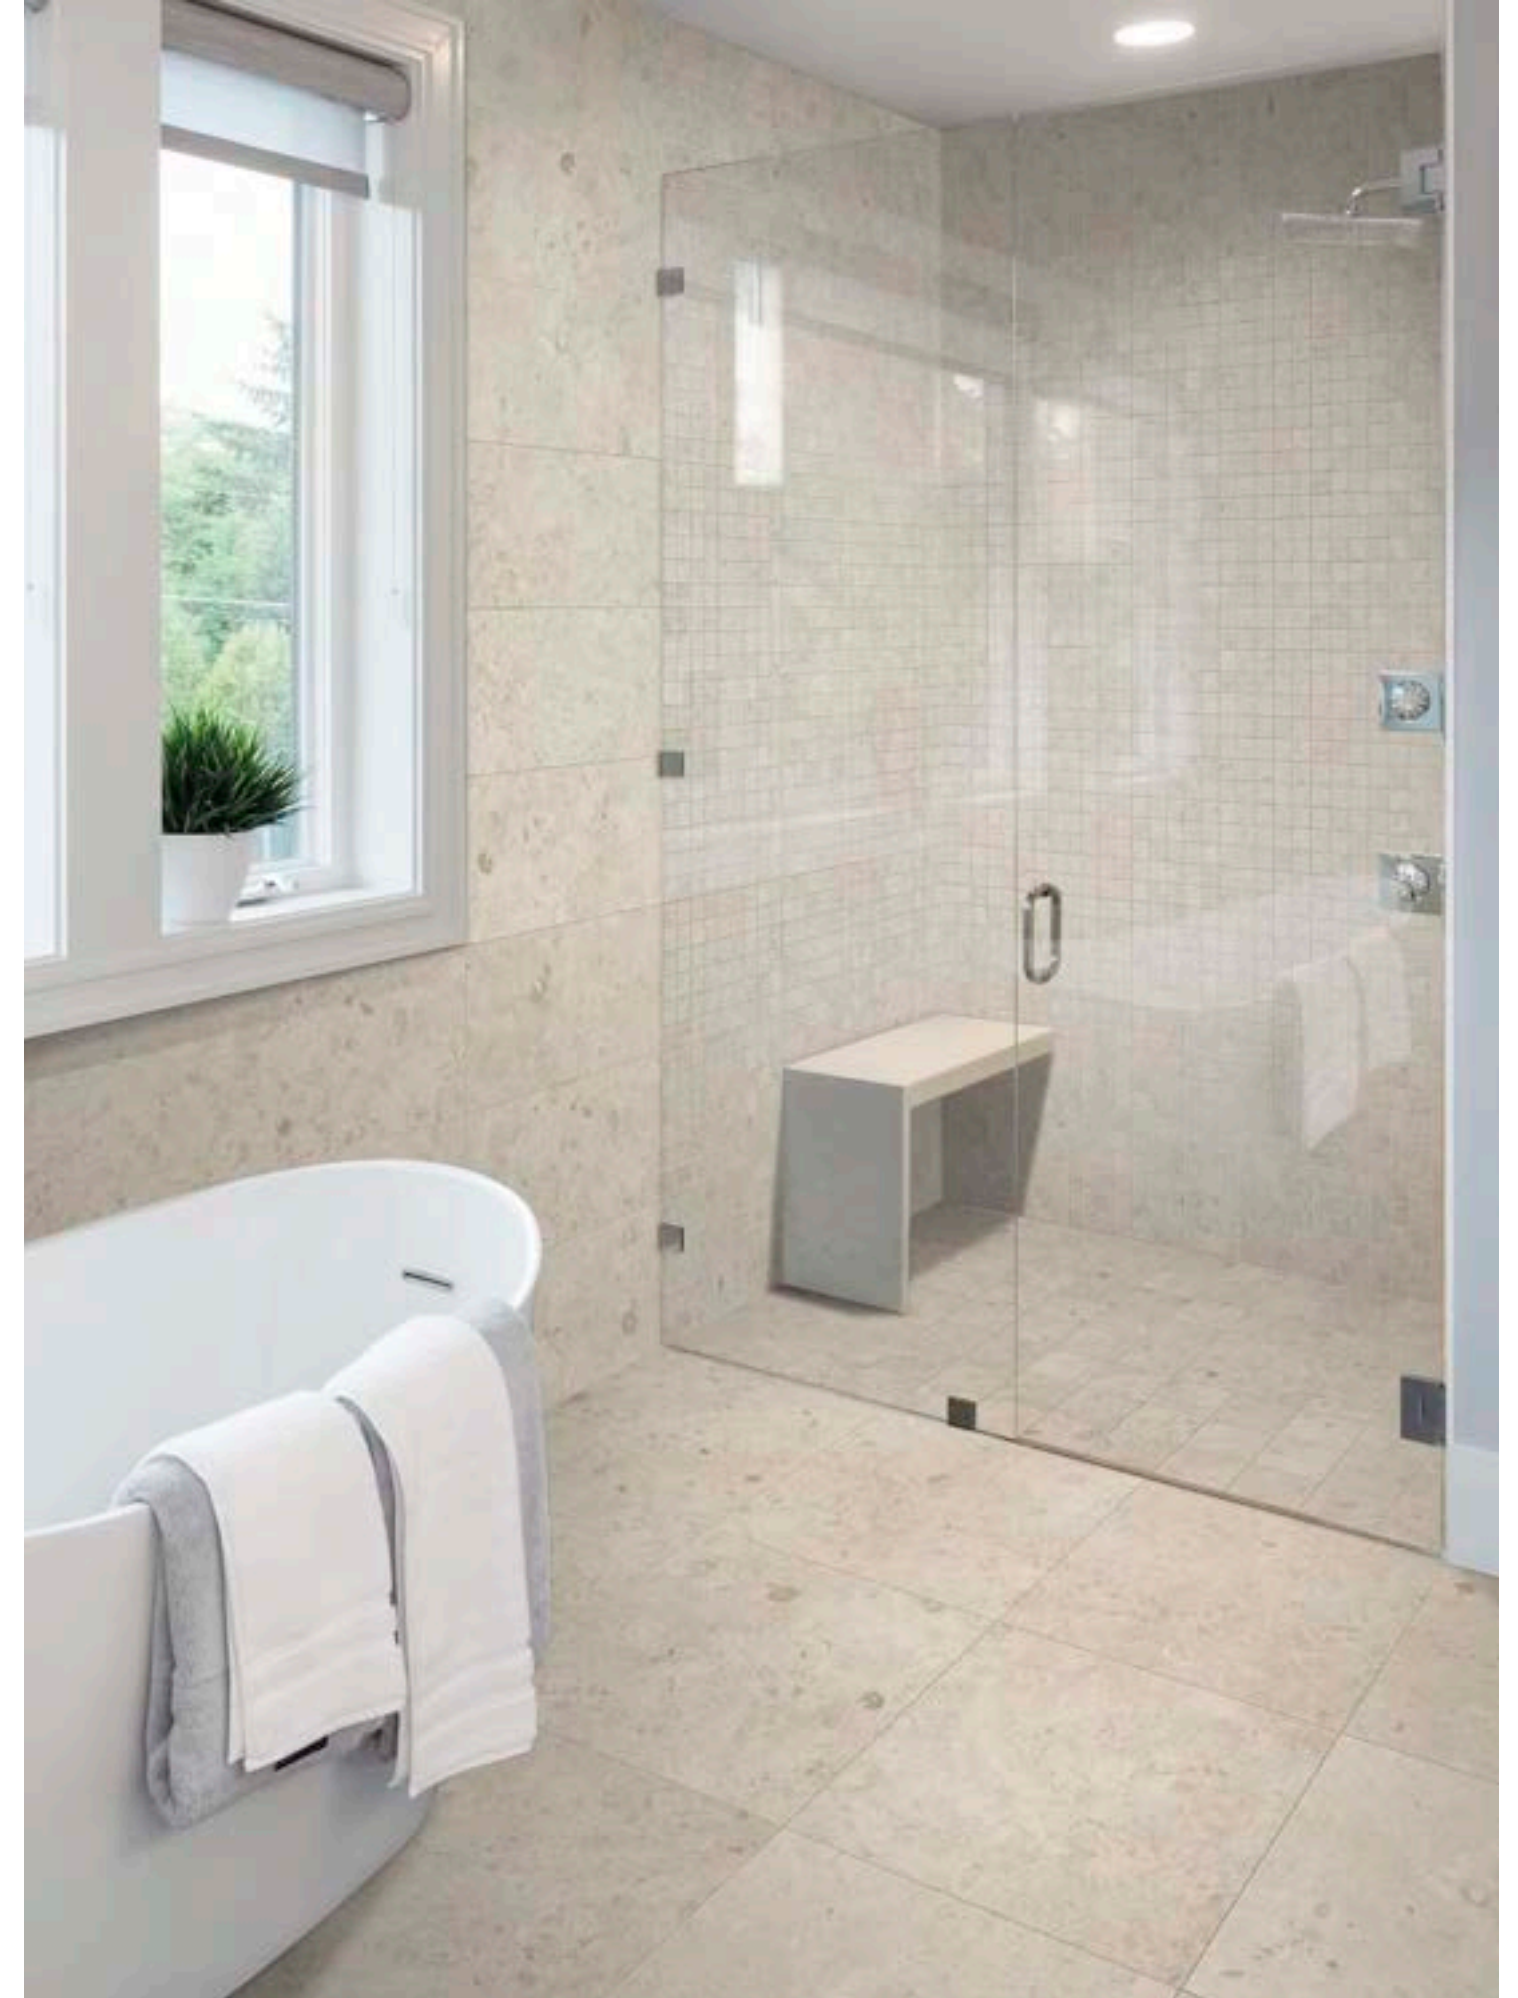

NORTHSTONE

FLOOR **NORTHSTONE** | NATURAL 60x60 - 24"x24"

WALL **NORTHSTONE** | NATURAL 15x15 - 6"x6"

WALL **NORTHSTONE** | NATURAL 30x60 - 12"x24"
FLOOR **NORTHSTONE** | NATURAL 60x60 - 24"x24"
SHOWER **NORTHSTONE** | NATURAL Mosaico 30x30 - Mosaic 12"x12" | NATURAL 15x15 - 6"x6"