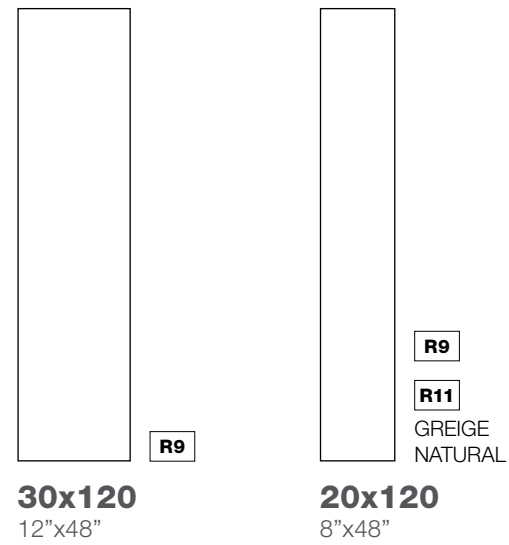

RECYCLE

GRES PORCELLANATO RETTIFICATO COLORATO IN MASSA
RECTIFIED COLOURED BODY PORCELAIN STONEWARE