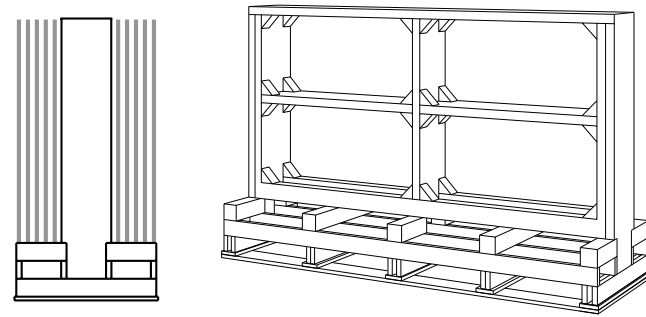

Stackable Rack pallet
Cavalletto impilabile
Palette de racks empilables
Stapelbare Rack-Palette

Size

Formati
Tailles
Größen

120x280

Truck loading

Carico su Camion
Chargement des camions
Lkw-Beladung