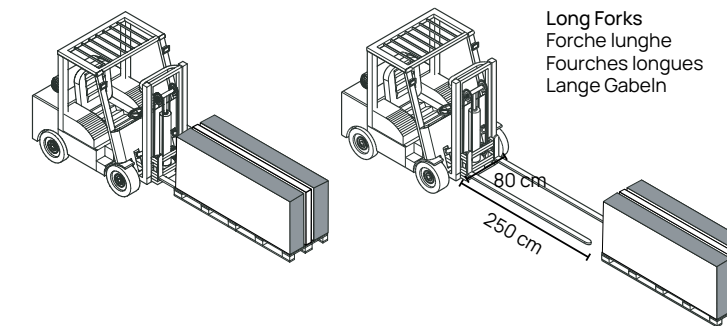

Stackable Rack pallet
Cavalletto impilabile
Palette de racks empilables
Stapelbare Rack-Palette

Size

Formati
Tailles
Größen

120x280

Truck loading

Carico su Camion
Chargement des camions
Lkw-Beladung

Recommended transport system for maximum visibility.

Modalità di trasporto consigliata per ottenere la massima visibilità.
Système de transport recommandé pour une visibilité maximale.
Empfohlenes Transportsystem für maximale Sichtbarkeit.

Container loading

Carico su Container
Chargement sur le conteneur
Verladung auf Container

*Example of stacked rack pallets with the 80x160 cm size.

*Esempio di sovrapposizione del rack pallet con il formato 80x160.
*Exemple de palettes empilées de 80x160 cm.
*Beispiel für gestapelte Regalpaletten mit der Größe 80x160 cm.

Picking order packaging

Imballi per ordini al venduto
Emballage pour les commandes de vente
Verpackung für Kundenaufträge

Size | Ingombro
144x291x24

120x280

€ 90,00

maximum quantity 5 slabs
quantità massima 5 lastre

Size | Ingombro
80x130x60

60x120 / 30x120 / 80x80
Vertical | Verticale

-

Standard packaging with laying boxes possible without charges.
Su richiesta imballo standard con scatole orizzontali senza addebito.

Size | Ingombro
80x130x120

120x120
Vertical | Verticale

€ 45,00

Intro | Mission | Group | Technology

INTERIORS

Falaise
Memento
Salento
Anima
Futura
Storm
Mineral
Dorica
Nobile
Epoque 21
Epoque
Camouflage
Concrea Plain
Ciment
Pondichéry
Canvas
Diva
Celtic
Frame
Luce
Chrome
Hermione
Legend
Bois

OUTDOOR
Plein Air

Falaise
Memento
Salento
Beola
Belgian Stone
Futura
Mineral
Nimbus
Storm
Dorica
Travertine
Anima
Camouflage
Urban
Warehouse
Rayé
Plank
Hermione
Legend

DECOR

Boiserie
Floralia

Certifications | Technical info